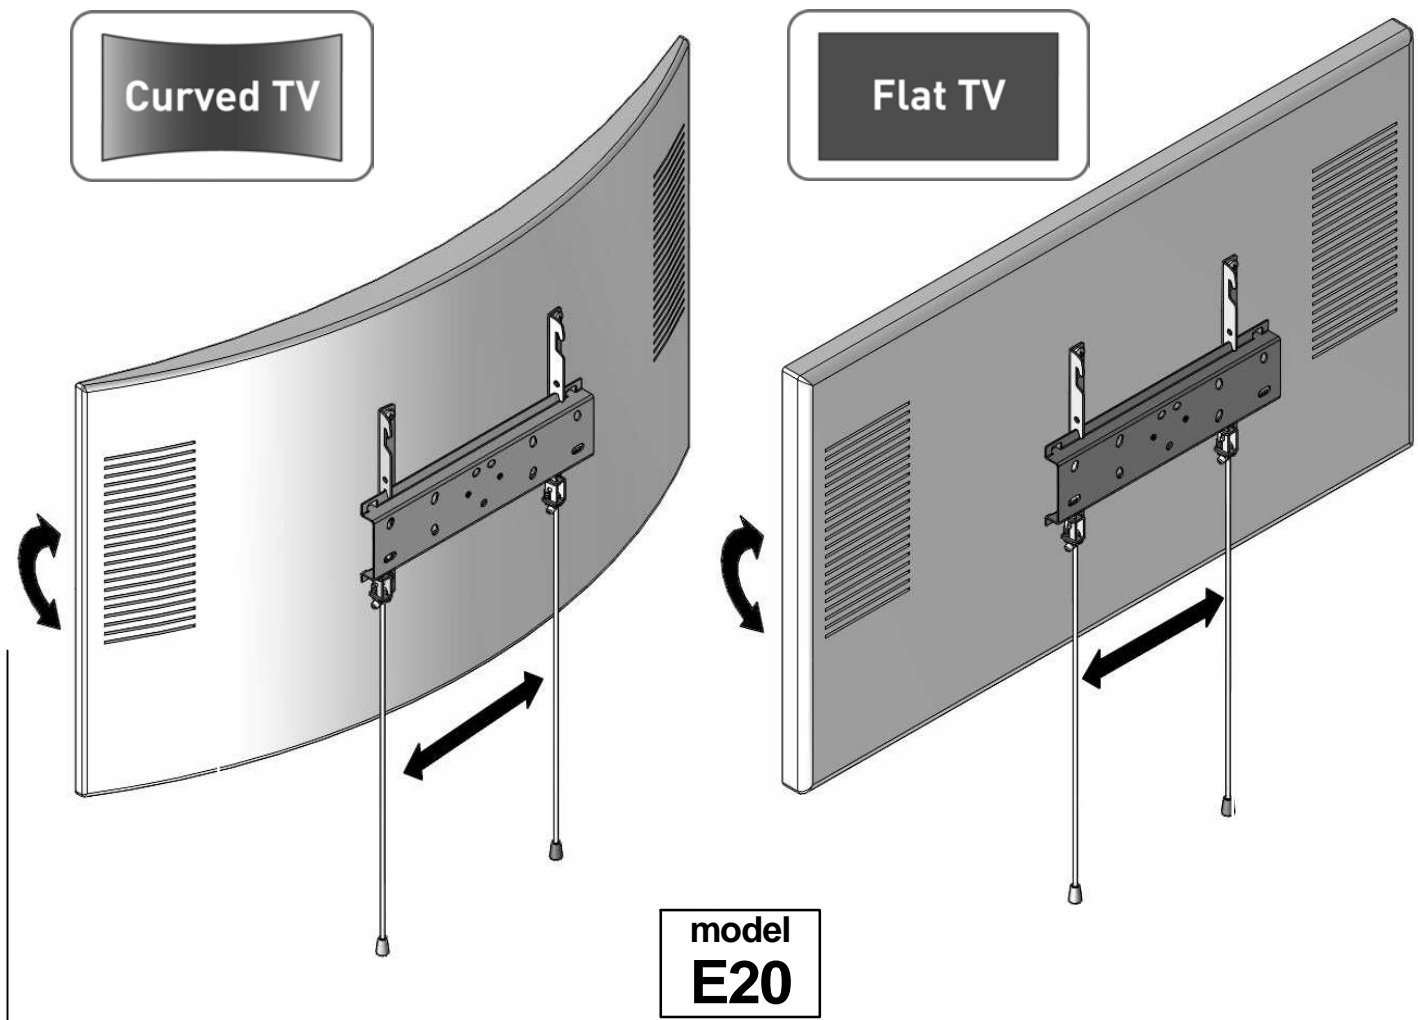

Flat / Curved Wall Mount Fixed

TV Size	TV Weight	
26" - 39"	US	EU
66cm - 99cm	88 lbs	40 kg

CAUTION - This Mount is intended for use only with the maximum weight as indicated. Using heavier products, might cause injury.